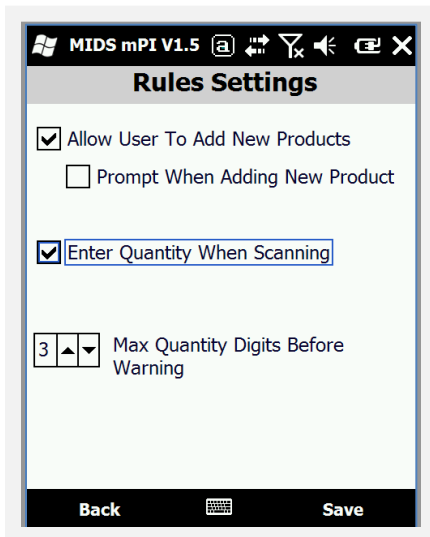

Configuring Business Rules